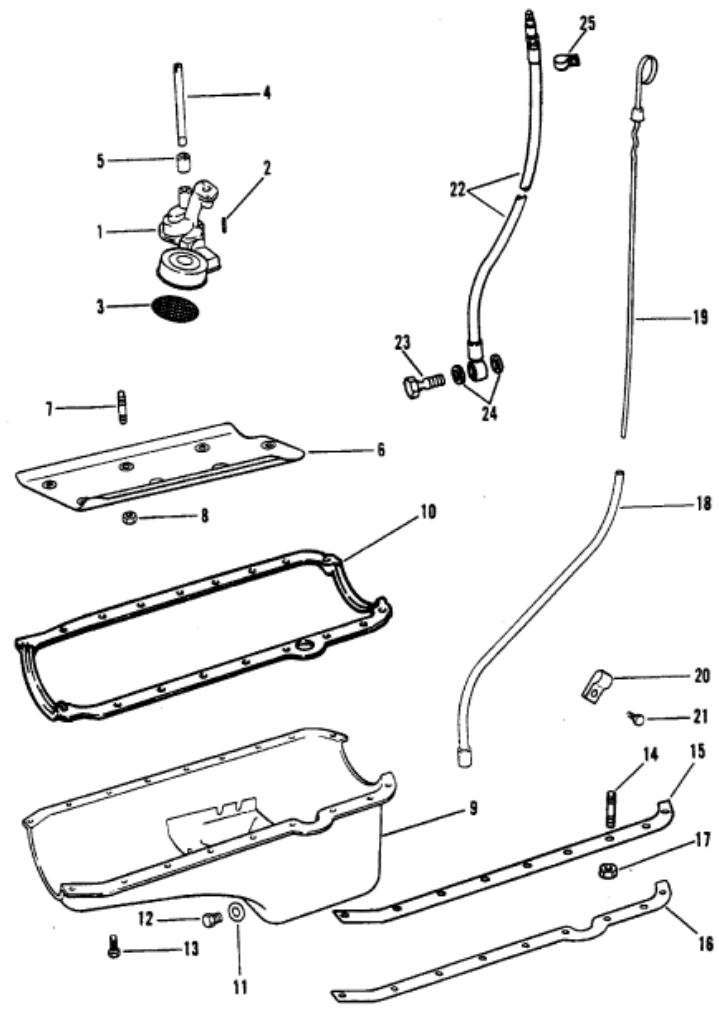

Parts List

Ref	Class	Part	Description	Qty	Comment	Footnote
1		17617	OIL PUMP	1		
2	10	17346	BOLT	1		
3		35354	SCREEN ASSEMBLY	1		
4		36184	SHAFT	1		
5	23	36183	RETAINER	1		
6		98602	BAFFLE (CYLINDER BLOCK)	1		
7	16	54790	STUD	5		
8	11	37500	NUT	5		
9		14259	OIL PAN	1		
10	27	13865	GASKET	1		1
11	27	49955	GASKET	1		1
12	10	49956	SCREW	1		
13	10	14070	SCREW	14		
14	16	11989	STUD	4		
15		14257	REINFORCEMENT (PORT)	1		
16		14256	REINFORCEMENT (STBD.)	1		
17	11	11971	NUT	4		
18		15296A 2	TUBE	1		
19		16482	DIPSTICK GAUGE	1		
20	54	805625	CLIP	1		
21	10	35366	SCREW	1		
22	32	805505A 1	OIL DRAIN HOSE ASSEMBLY	1		
23	10	805498	BANJO BOLT	1		
24	27	49955	GASKET	2		
25	54	805524	CLIP	1		